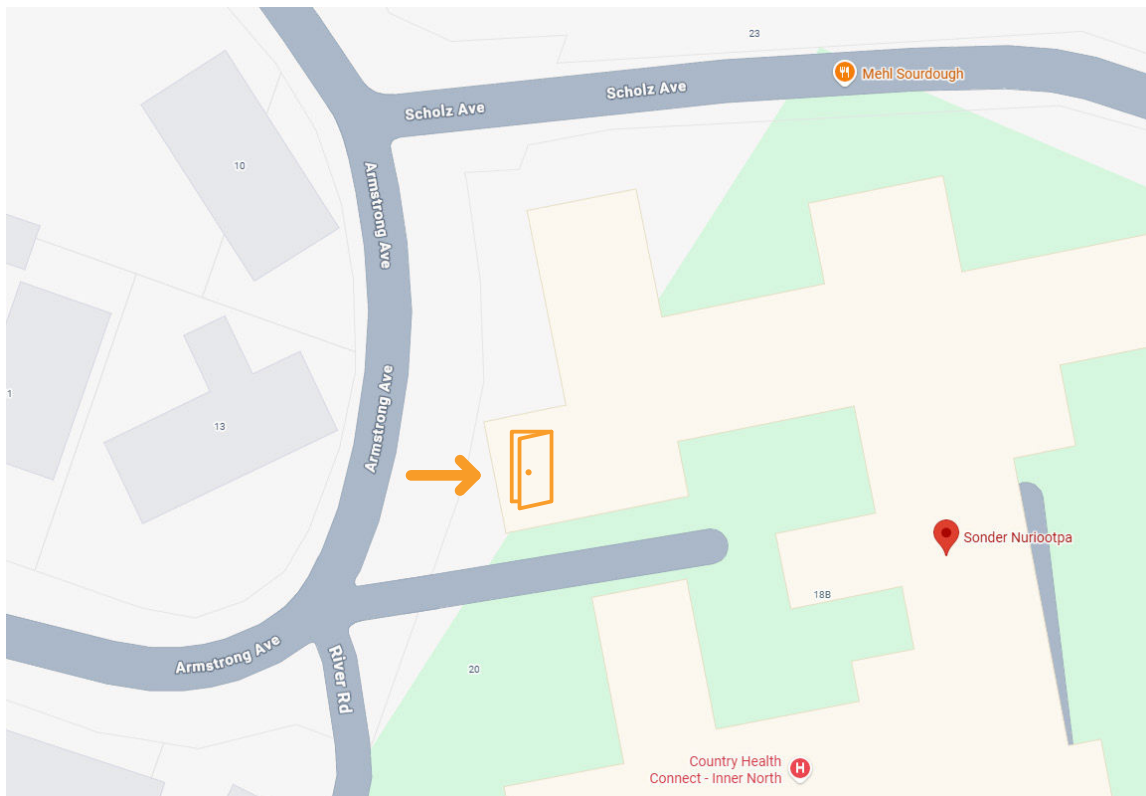

Disability-friendly toilets are available.

How to find us

The entrance to our centre is from **Armstrong Avenue**.

Sonder Nuriootpa

Reaching us with public transport

Bus

LinkSA provide bus services in the Barossa Valley region. Take a bus to Murry Street, Nuriootpa and our centre is approximately a 20-minute walk away.

Using GPS

Please note, the entrance is located on Armstrong Avenue. When entering the address into the GPS, select the suburb Nuriootpa.

If you are planning to travel by bus, use the LinkSA website to find the best route.